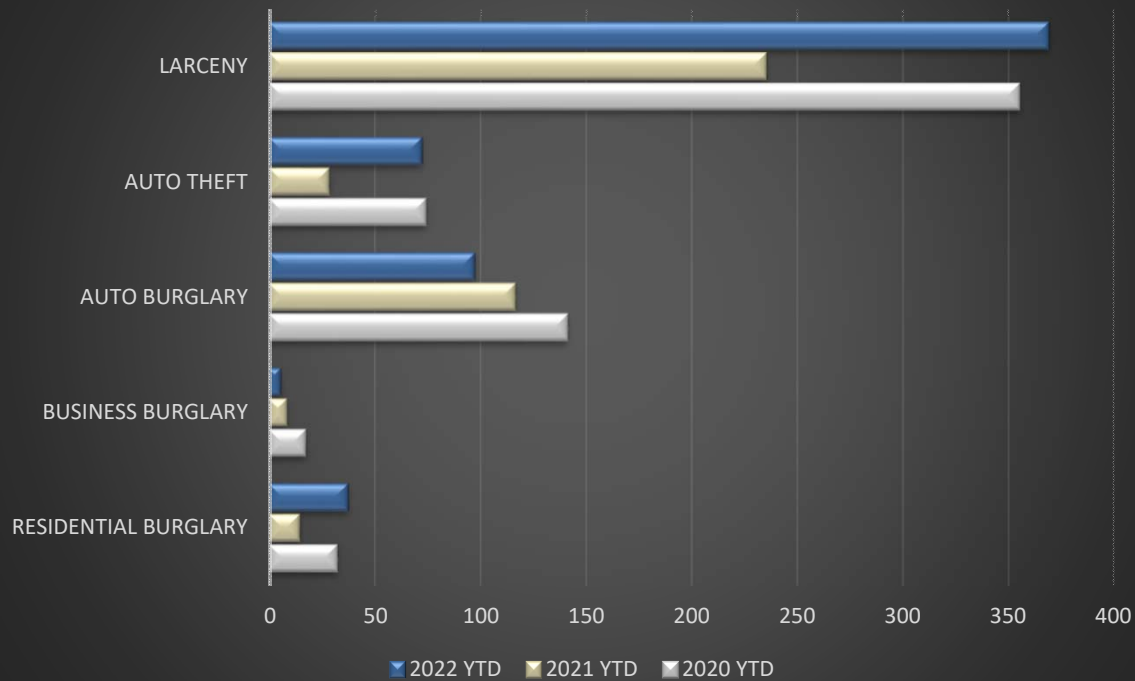

NON VIOLENT CRIME 3 YEAR COMPARISON