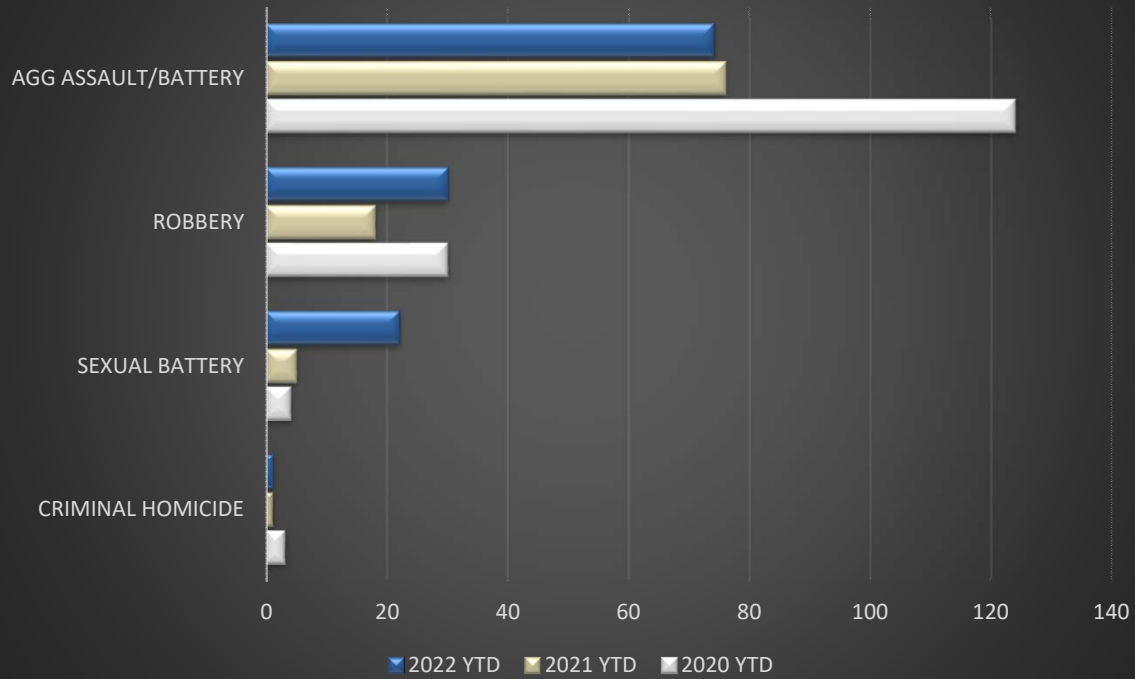

INDEX CRIME 3 YEAR COMPARISON