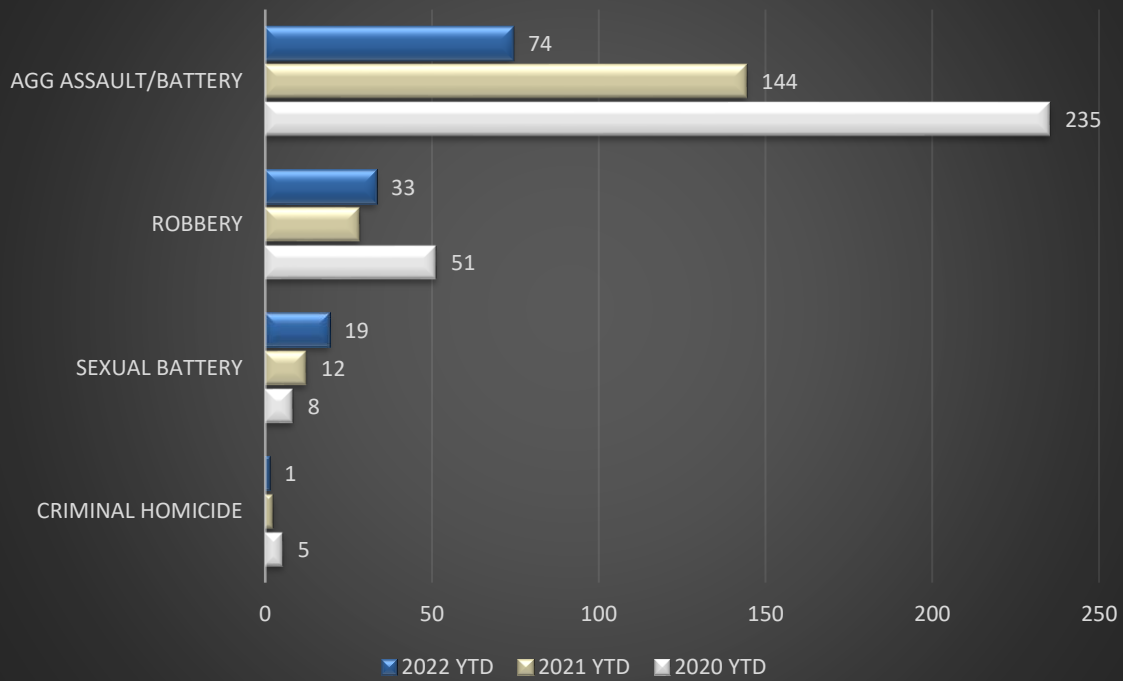

JUNE 2022 INDEX CRIME 3 YEAR COMPARISON