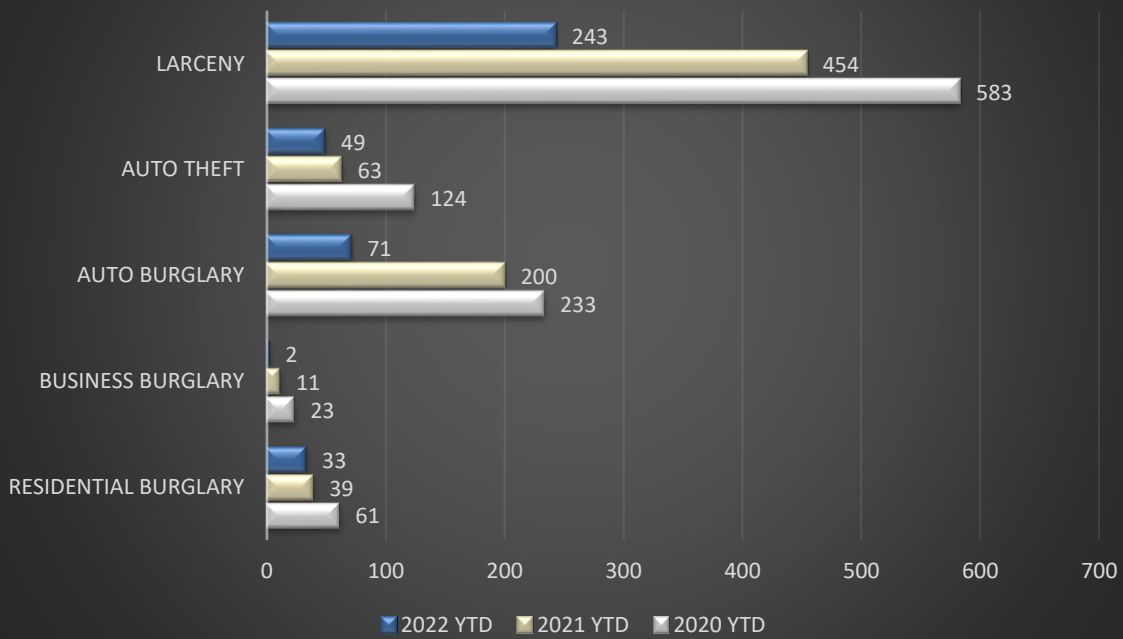

JUNE 2022 NON VIOLENT CRIME 3 YEAR COMPARISON