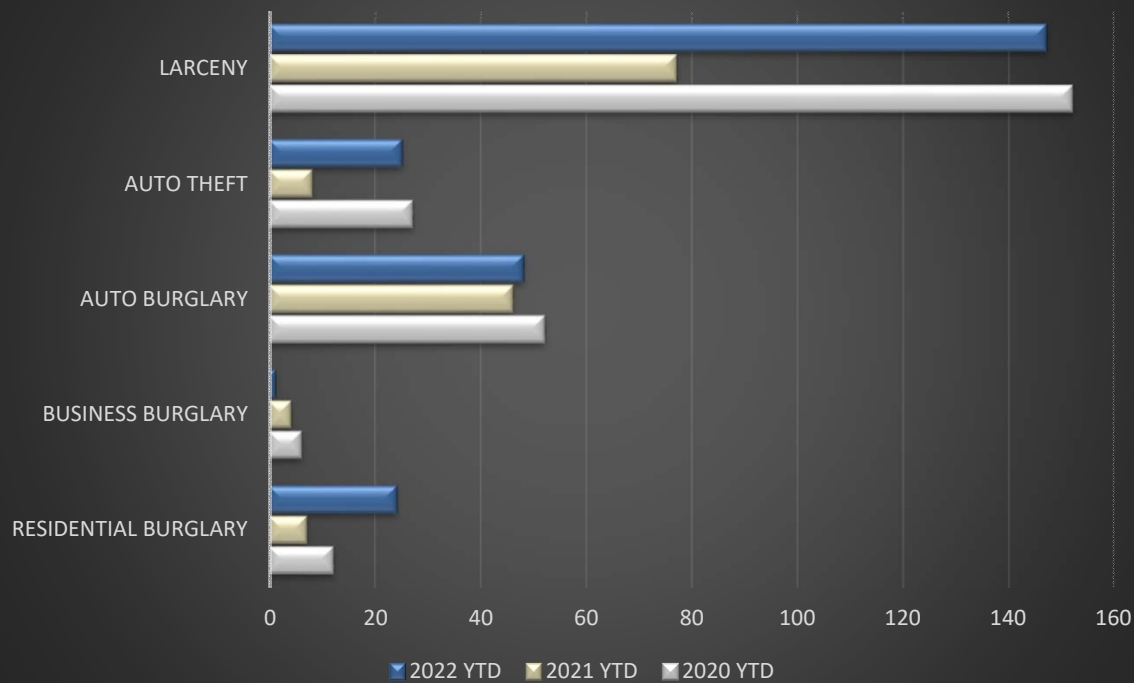

NON VIOLENT CRIME 3 YEAR COMPARISON