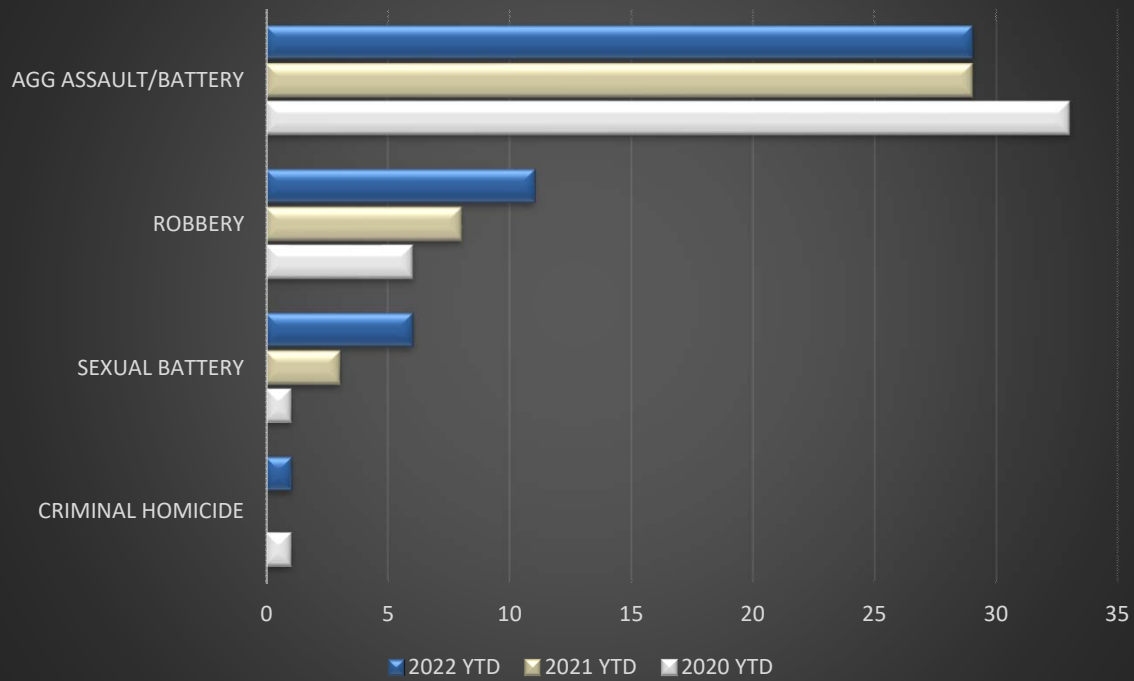

INDEX CRIME 3 YEAR COMPARISON